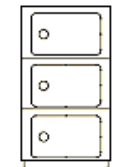

Compobinili 3

The modular elements were designed to meet different needs and to fit perfectly into every room in the home. The design solution behind the Componibili modular system is the basic and solid vertical overlapping of the individual pieces which are simply interlocked to create practical storage units. Available in both round and square versions, the elements in the Componibili system can be placed on castors. Flexible, functional, practical, Componibili, created in 1967, are a timeless furnishing classic.

Brand: **KARTELL**
Item type: 3 Element Drawer
Item code: 4967/09
Designer: Anna Castelli Ferrieri
Color: Black
Dimension: Ø32 x 58 cm

Click the link for more option and finishes:

https://www.kartell.com/US/default-collection-for-products/componibili/05970?variantName=x_colorVariant&variantValue=PA